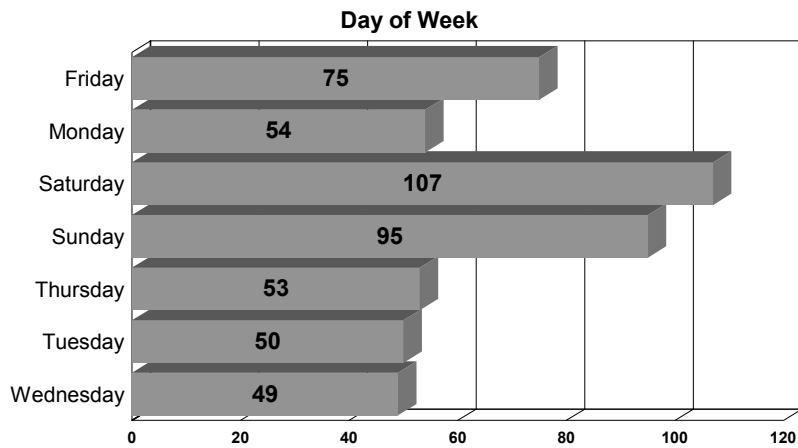

**2010 ALCOHOL INVOLVED PDO CRASHES
ON ROAD SYSTEM**

Road Type	PDO Crashes
Interstate	40
Primary	84
Secondary	22
City Street	152
County Road Rural	42
State Highway	3
M-Routs Urban	120
BLM	1
Forest Service	1
Service Road	1
County Road Urban	17
Total	483

Alcohol Involved PDO Crashes